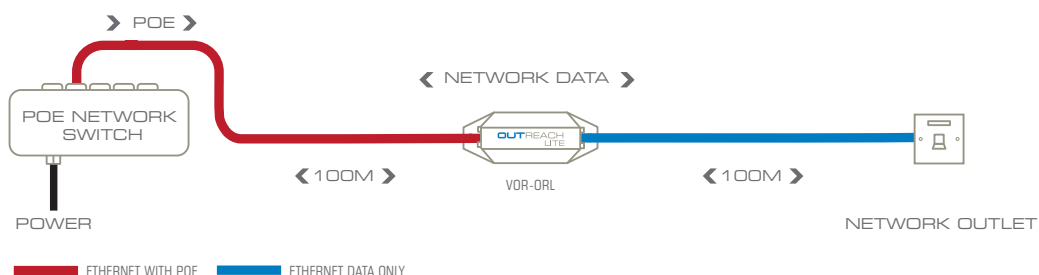

another network device can be achieved by fitting two OUTREACH Maxes at 100 metre intervals along the cable, followed by an OUTREACH Lite.

Unrestricted network connections up to 2.2 kilometres (1.4 miles) are possible, depending on configuration and POE source. See the OUTREACH MAX XT datasheet, or read Veracity's "Long Range Ethernet Extension" white paper.

## No restrictions

Because OUTREACH Max and OUTREACH Lite simply restore the network connection every 100 metres, the full (200Mbit/s) bandwidth of 100BASE-T Ethernet is maintained across the entire link. This maximises performance and transparency, with no risk of a reduced or unpredictable bandwidth, even at distances of several hundred metres or more.

Diagram 1. OUTREACH Lite is powered by POE, so it can double Ethernet range without requiring a local power outlet.

## Combine Veracity IP transmission products for the solution you need

Diagram 2. If POE is not already available, it can easily be added using Veracity's OUTSOURCE injector.

Diagram 3. OUTREACH Max extends POE as well, so it can be used in combination with OUTREACH Lite for even greater extension range.