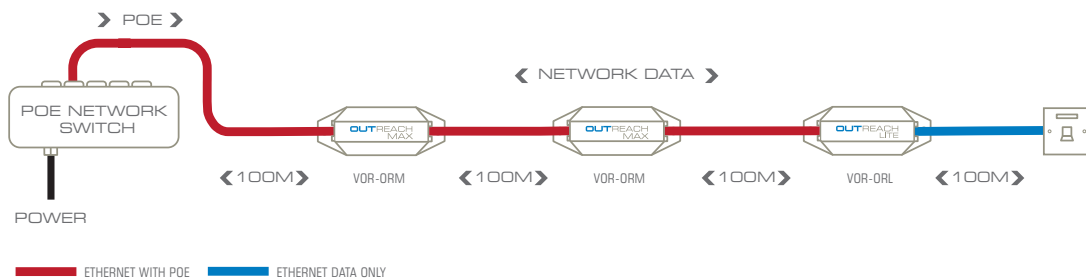

Diagram 1. OUTREACH Lite is powered by POE, so it can double Ethernet range without requiring a local power outlet.

## Combine Veracity IP transmission products for the solution you need

Diagram 2. If POE is not already available, it can easily be added using Veracity's OUTSOURCE injector.

Diagram 3. OUTREACH Max extends POE as well, so it can be used in combination with OUTREACH Lite for even greater extension range.

## Which type of OUTREACH do I need ?

Choosing between OUTREACH Max and OUTREACH Lite is straightforward:

If only Ethernet extension is required, use OUTREACH Lite

OUTREACH Lite extends Ethernet only and does not forward POE.