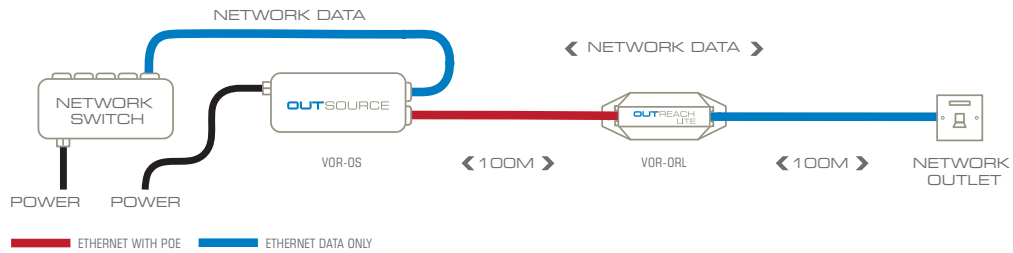

Diagram 1. OUTREACH Lite is powered by POE, so it can double Ethernet range without requiring a local power outlet.

## Combine Veracity IP transmission products for the solution you need

Diagram 2. If POE is not already available, it can easily be added using Veracity's OUTSOURCE injector.

Diagram 3. OUTREACH Max extends POE as well, so it can be used in combination with OUTREACH Lite for even greater extension range.

## Which type of OUTREACH do I need ?

Choosing between OUTREACH Max and OUTREACH Lite is straightforward:

If only Ethernet extension is required, use OUTREACH Lite

OUTREACH Lite extends Ethernet only and does not forward POE.